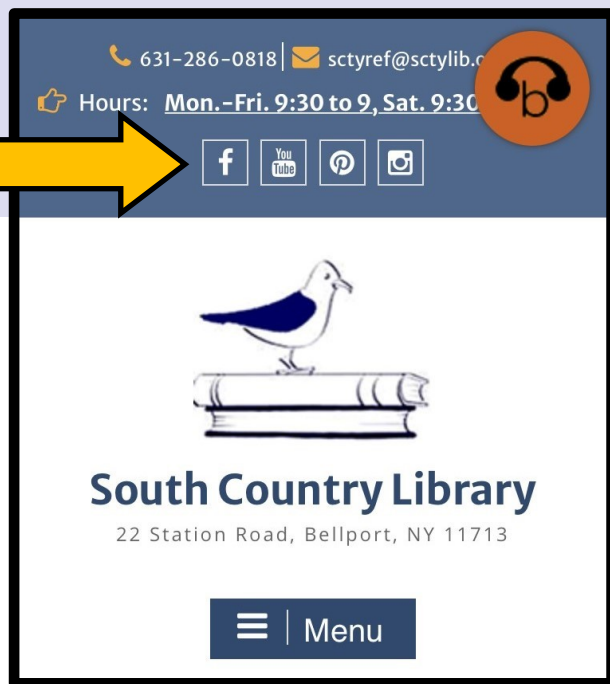

How to get to the Library's YouTube page

In your web browser (Firefox, Chrome, etc.) go to our website: sctylib.org

Look for the four squares on a dark blue background. If you are on a computer or a large tablet, they will be in the upper-right corner.

If you are on a smartphone or smaller tablet, they will be in the upper-center part of the screen.

Once you find the squares, click the second square from the left, which has a little YouTube logo.

Then you'll be brought to our YouTube page! Scroll down to view our different **Playlists** like Adult Programs and Children's Folktales. Or just browse all our videos by clicking on **Videos** at the top. Enjoy, and remember to subscribe!