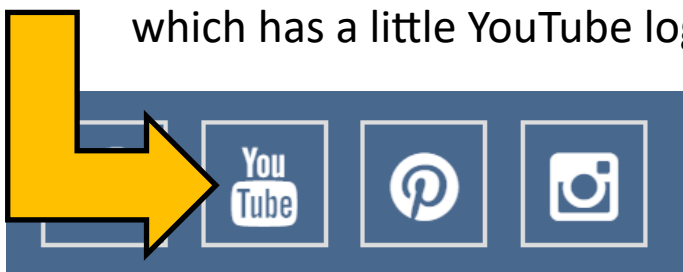

How to get to the Library's YouTube page

In your web browser (Firefox, Chrome, etc.) go to our website: sctylib.org

Look for the four squares on a dark blue background. If you are on a computer or a large tablet, they will be in the upper-right corner.

If you are on a smartphone or smaller tablet, they will be in the upper-center part of the screen.

Once you find the squares, click the second square from the left, which has a little YouTube logo.

Then you'll be brought to our YouTube page! Scroll down to view our different **Playlists** like Adult Programs and Children's Folktales. Or just browse all our videos by clicking on **Videos** at the top. Enjoy, and remember to subscribe!